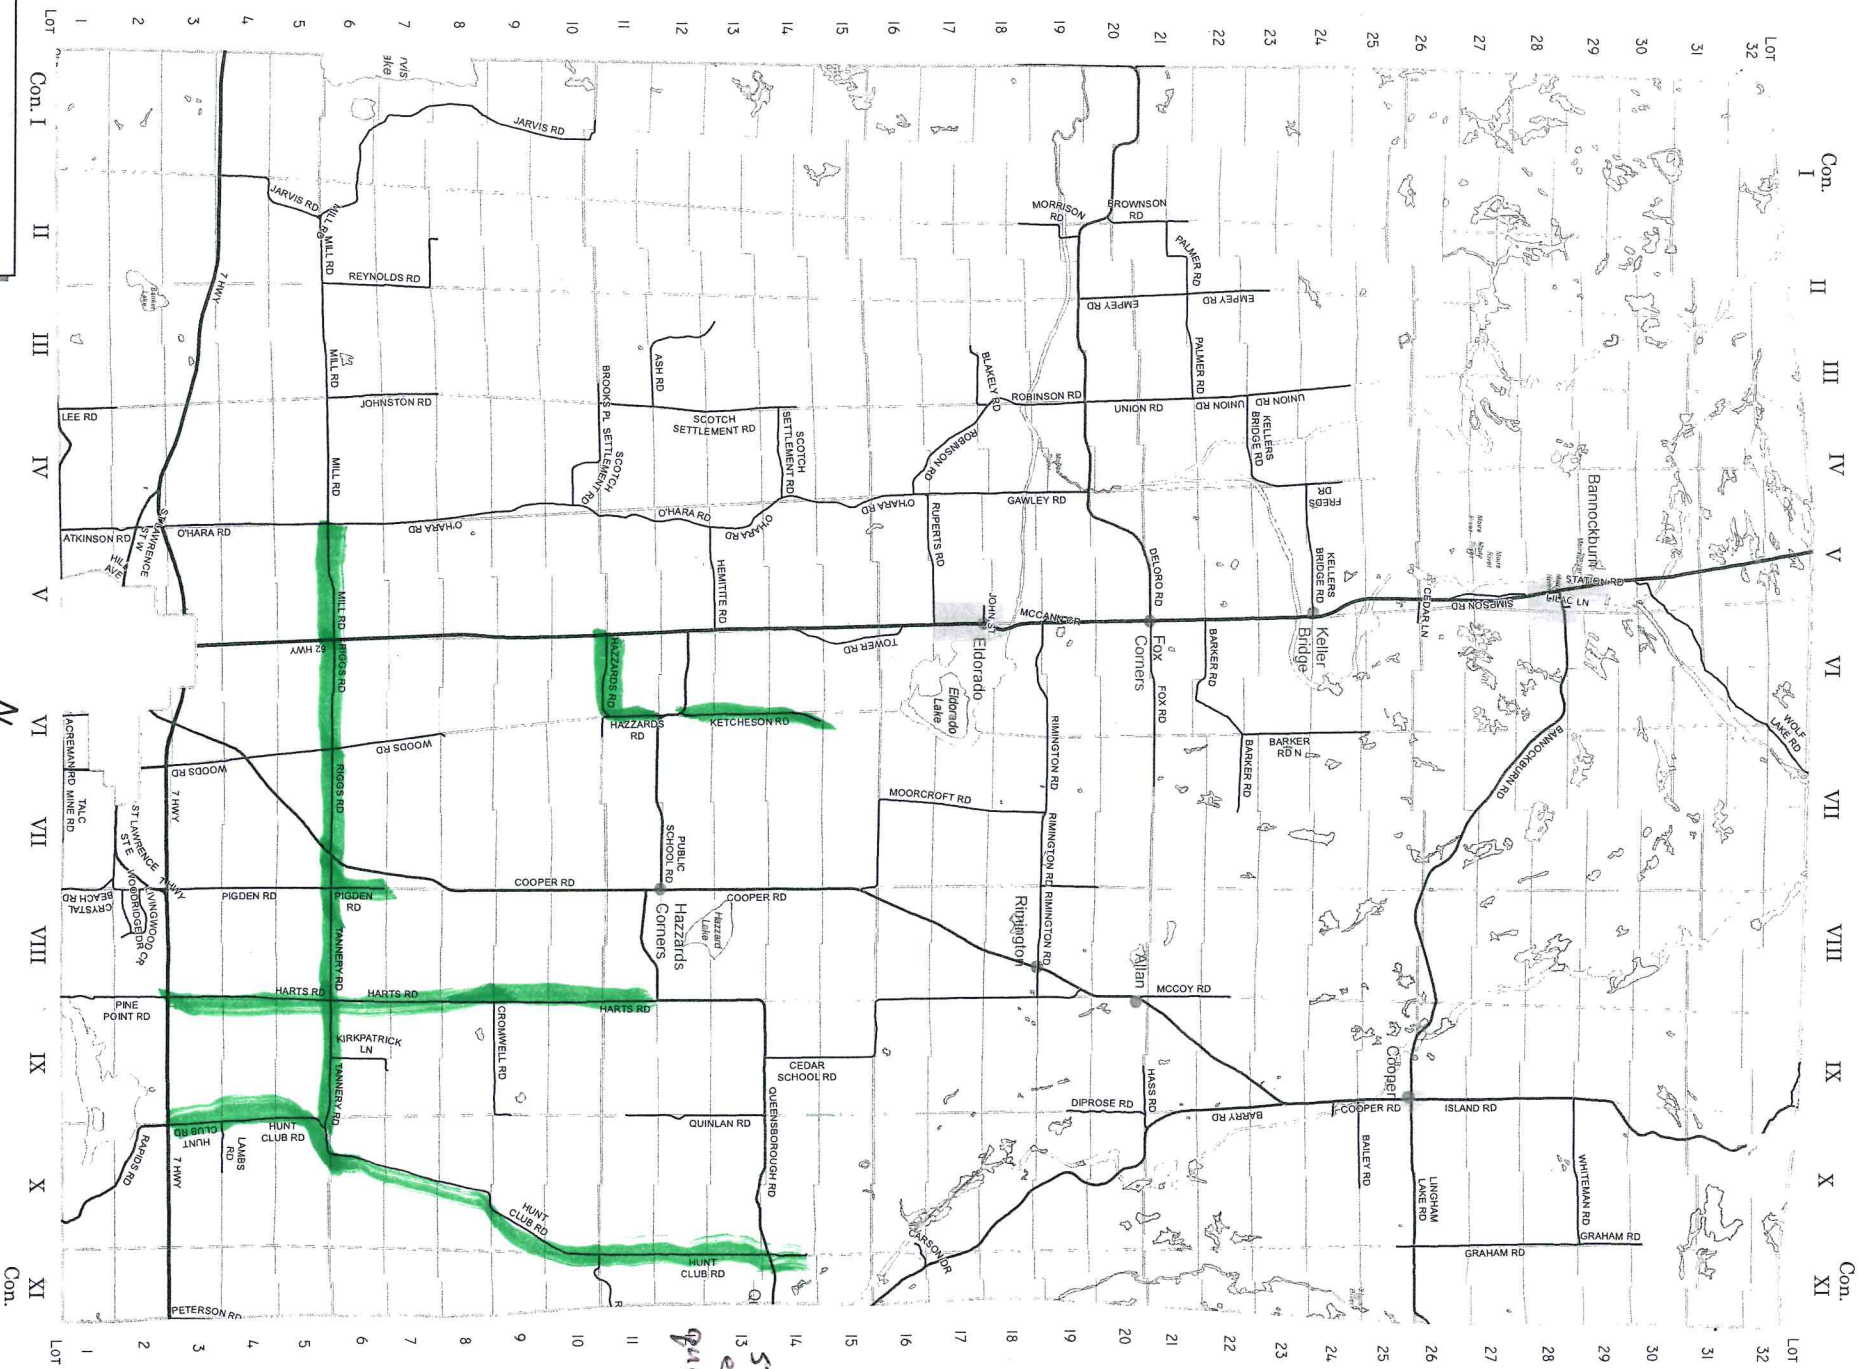

MADOC TOWNSHIP LOT & CONCESSION LAYOUT

North

LEGEND

- SETTLEMENT
- MAJOR HIGHWAY
- MAJOR ROAD
- SECONDARY ROAD
- HAMLET
- LOT & CONCESSION
- MUNICIPAL BOUNDARY

DATA SOURCE: ODGE, MPAC & THE COUNTY OF HASTINGS
 REFERENCE: PRODUCED BY THE COUNTY OF HASTINGS
 WITH DATA SUPPLIED UNDER LICENSE BY MEMBERS OF
 THE ONTARIO GEOSPATIAL DATA EXCHANGE. THE
 COUNTY OF HASTINGS DISCLAIMS ALL RESPONSIBILITY FOR
 ERRORS, OMISSIONS OR INACCURACIES IN THIS PUBLICATION.