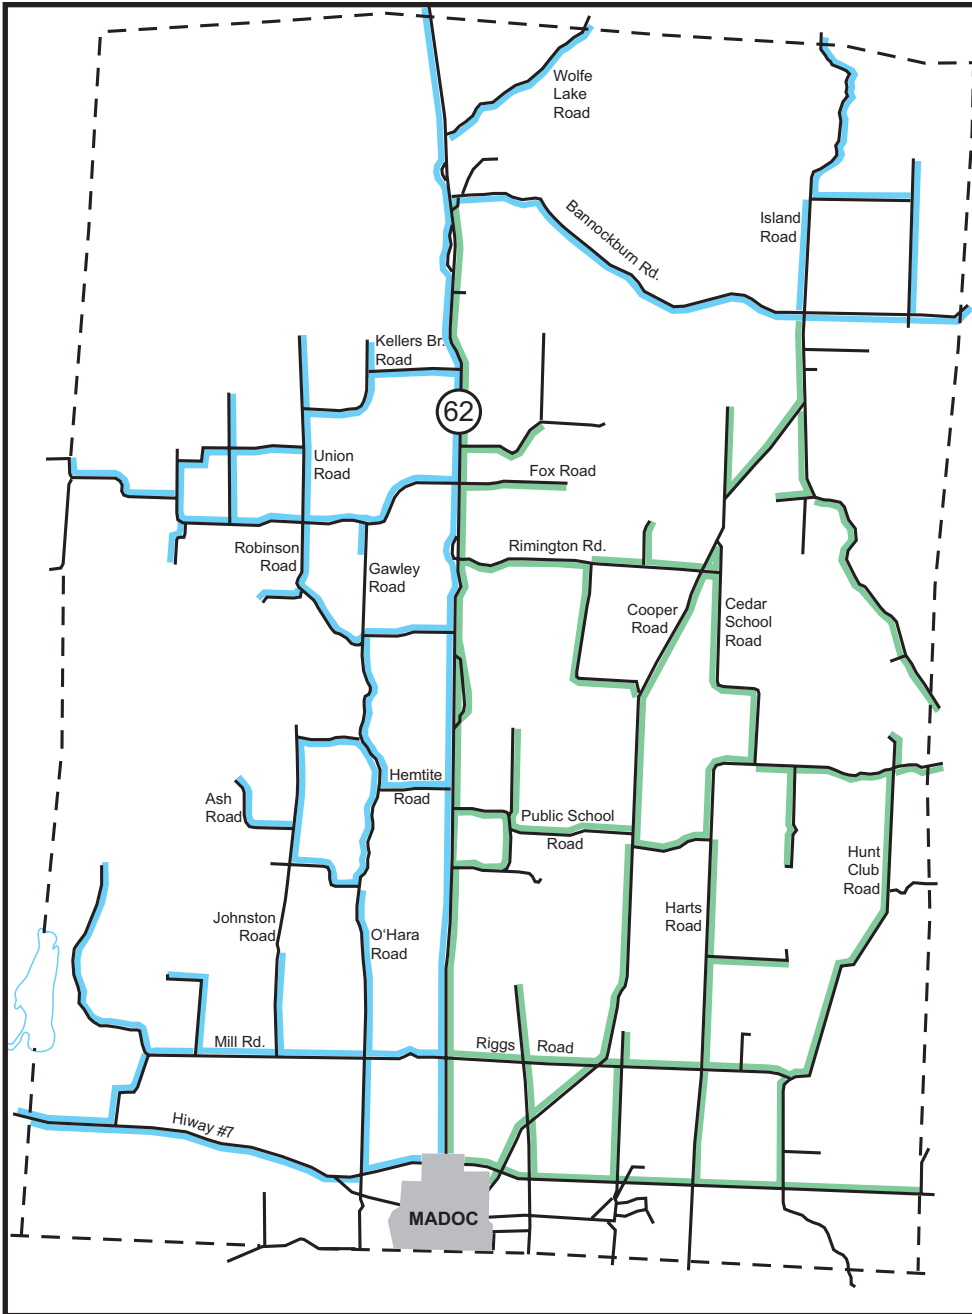

MADOC TOWNSHIP

Bi-Weekly Blue Box Collection Schedule

Most households in Madoc Township will receive roadside blue box collection every other Monday. The blue area will be collected in week one and the green area in week two.

Specific collection days for blue and green areas are listed below.

The colours on this map (blue and green) represent 2 things:

- 1) The Monday that you will receive blue box collection (as per the schedule below)
- 2) The side of the road that you should place your blue box on for collection. Be sure to place your recyclables on the same side of the road as that represented by the colours (blue or green) on the accompanying map.

All Holiday Monday Collections will proceed uninterrupted, with the exception of Christmas 2006, which will be picked up on Dec. 23.

Be sure to have your recyclables to the roadside by 7:00 A.M. on your collection day!

GREEN AREA - Week 2	
2007	2008
January 1, 15, 29	January 14, 28
February 12, 26	February 11, 25
March 12, 26	March 10, 24
April 9, 23	April 7, 21
May 7, 21	May 5, 19
June 4, 18	June 2, 16, 30
July 2, 16, 30	July 14, 28
August 13, 27	August 11, 25
September 10, 24	September 8, 22
October 8, 22	October 6, 20
November 5, 19	November 3, 17
December 3, 17, 31	December 1, 15, 29